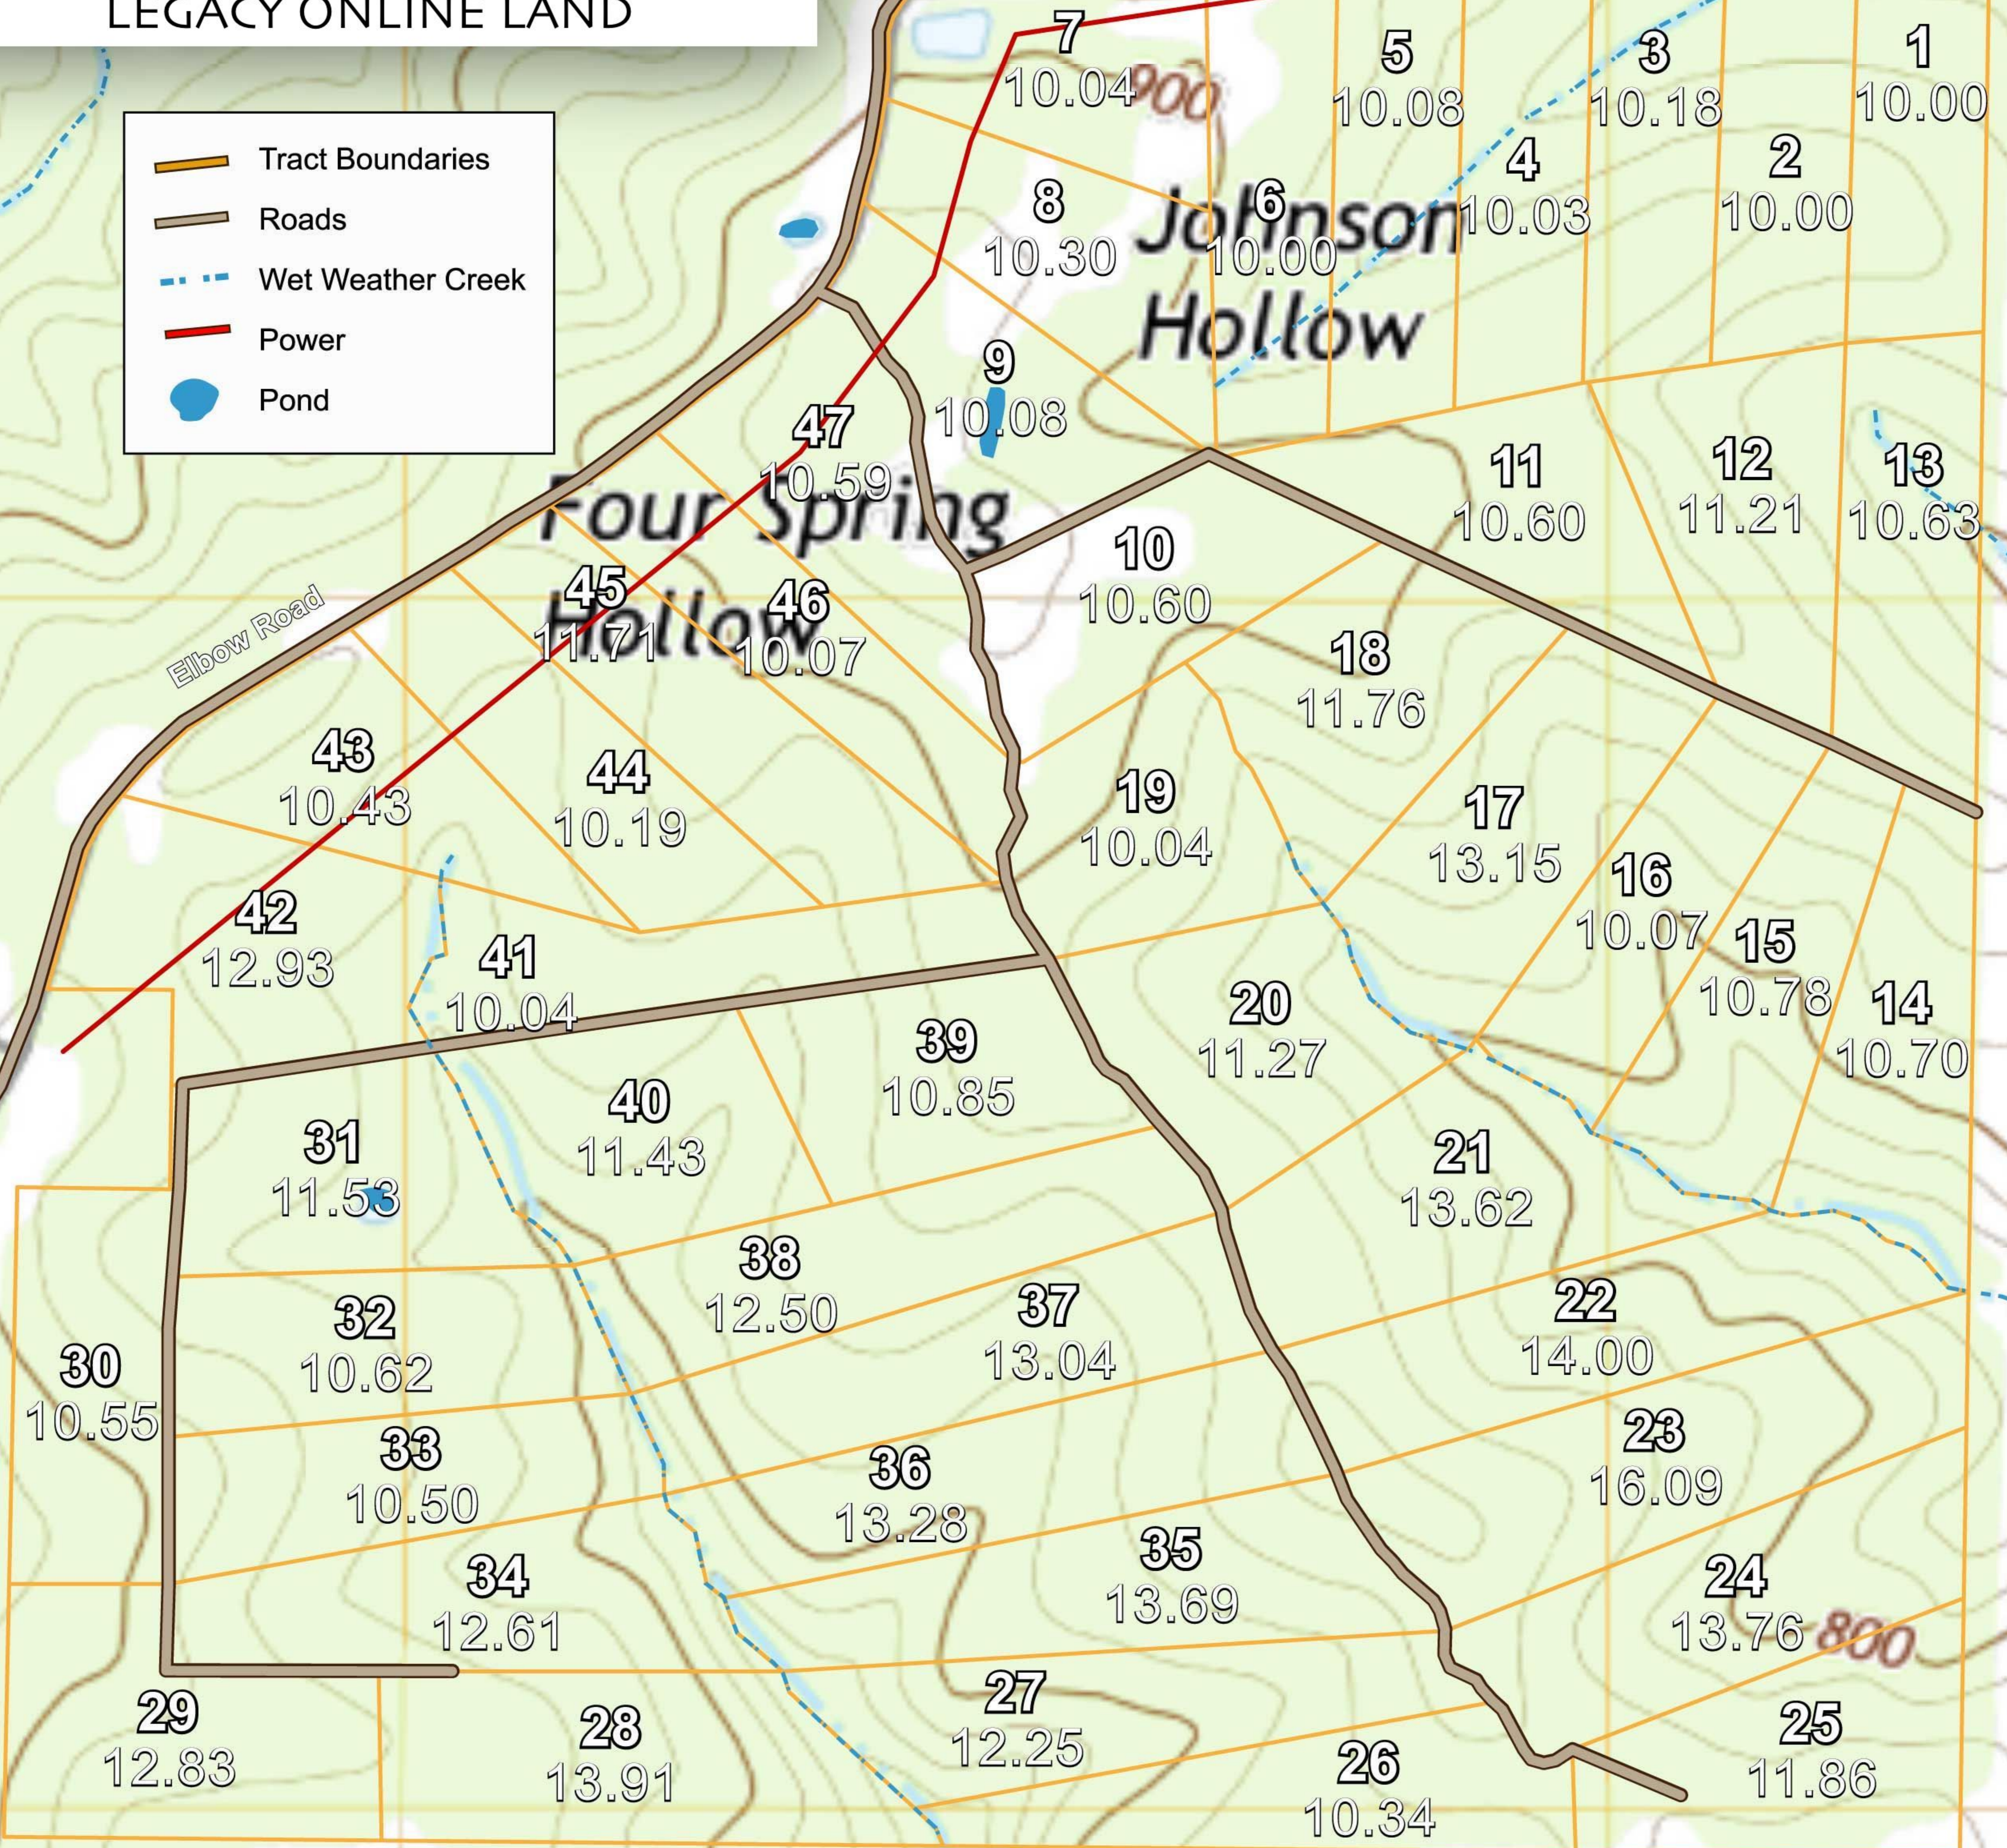

HERITAGE BEND

LEGACY ONLINE LAND

- Tract Boundaries
- Roads
- Wet Weather Creek
- Power
- Pond

Call Thad @ 469-667-7228
for Information